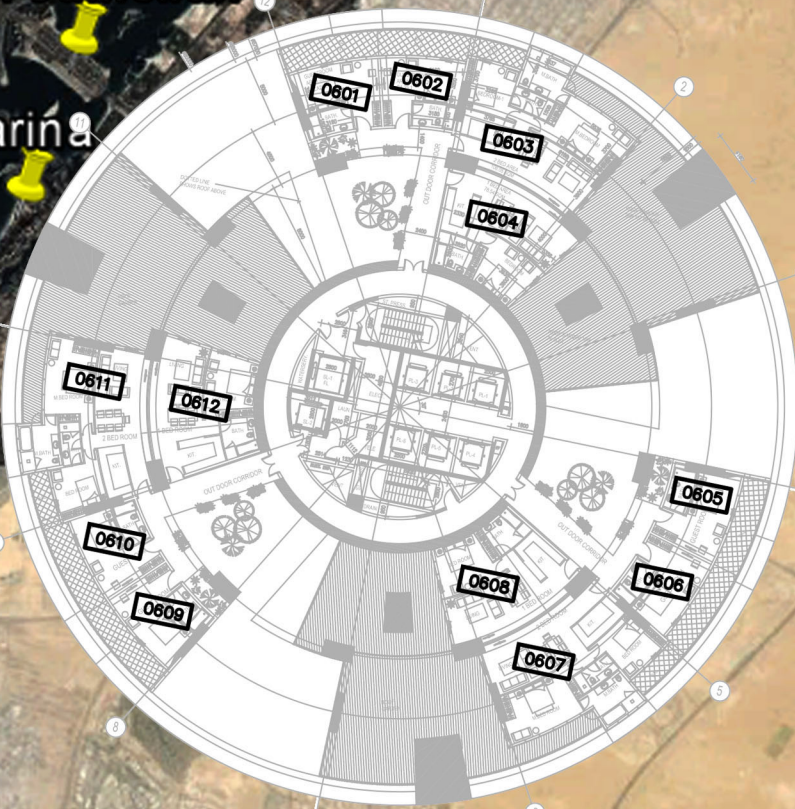

Marina

Palm Jebel Ali

2020 EXPO

Al Maktoum International Airport

10

4

7

SKAI LUXURY